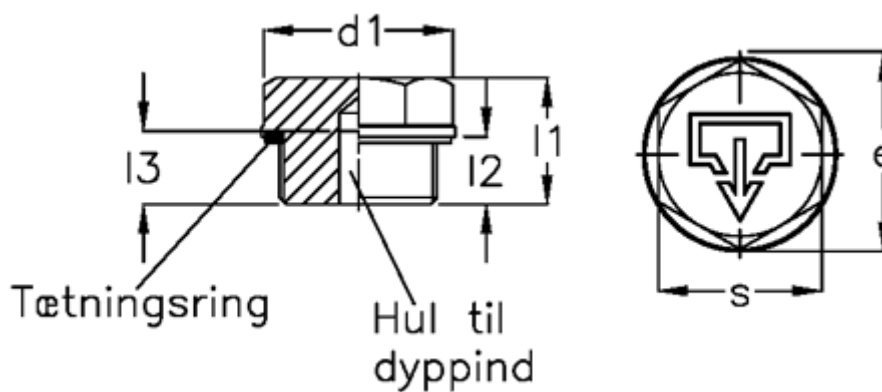

Article number: 20241526

Description: E+G

Threaded plug GN 741-26-G1/2-AS-1

Measures

$d1 = 26$

$d2 = G1/2$

$d4 = M5$

$e = 24.3$

$l1 = 16.0$

$l2 = 8.5$

$s = 21$